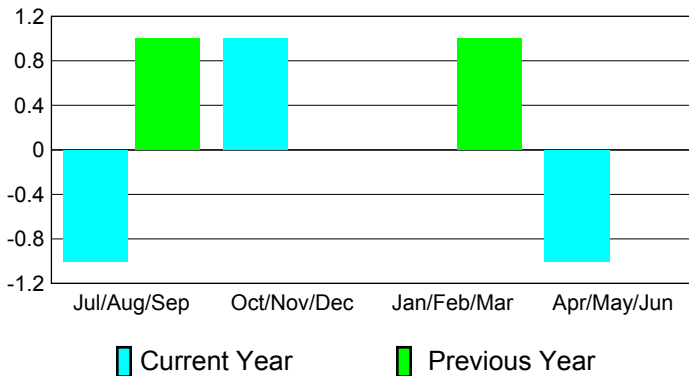

2010-2011 GMT Reports for District (or Undistricted) **District 2 S2**

GMT: **JOHN 'JACK' R FERGUSON** Location: **TEXAS**

GMT CA: **1**

CLUBS

Club Results
2010-2011

Clubs
2009-2010

Month	New Club Goal	Actual New Clubs	Actual Dropped Clubs	Gain/Loss of Clubs	Gain/Loss of Clubs
Jul/Aug/Sep	1	0	-1	-1	1
Oct/Nov/Dec	1	2	-1	1	0
Jan/Feb/Mar	1	0	0	0	1
Apr/May/June	1	0	-1	-1	0
Totals	4	2	-3	-1	2

Club Results 2010-2011

Goal, New, Dropped, Gain/Loss

Comparison of Club Gain/Loss

Current Year Compared to the Previous Year

YTD Status Quo Clubs 2010-2011

Status Quo Clubs Compared to Status Quo Members

MEMBERSHIP