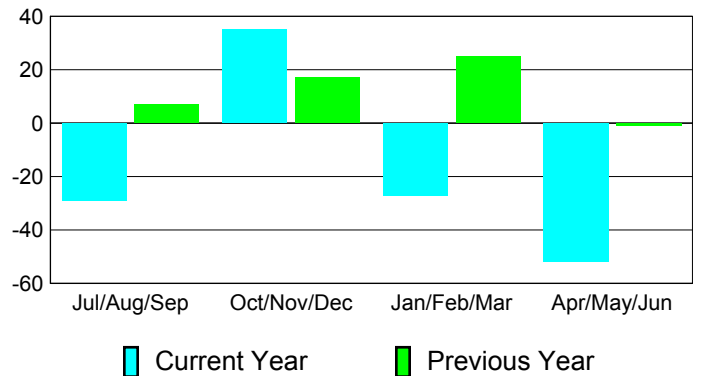

Membership Results
2010-2011

Membership
2009-2010

Month	Net Memb Goal	Actual New Memb	Actual Dropped Memb	Gain/Loss of Memb	Gain/Loss of Memb
Jul/Aug/Sep	-15	78	-107	-29	7
Oct/Nov/Dec	25	122	-87	35	17
Jan/Feb/Mar	30	85	-112	-27	25
Apr/May/June	10	51	-103	-52	-1
Totals	50	336	-409	-73	48

Membership Results 2010-2011

Goal, New, Dropped, Gain/Loss

Comparison of Membership Gain/Loss

Current Year Compared to the Previous Year

Gender Comparison 2010-2011

Jul/Aug/Sep

Oct/Nov/Dec

Jan/Feb/Mar

Apr/May/June

Male

Female