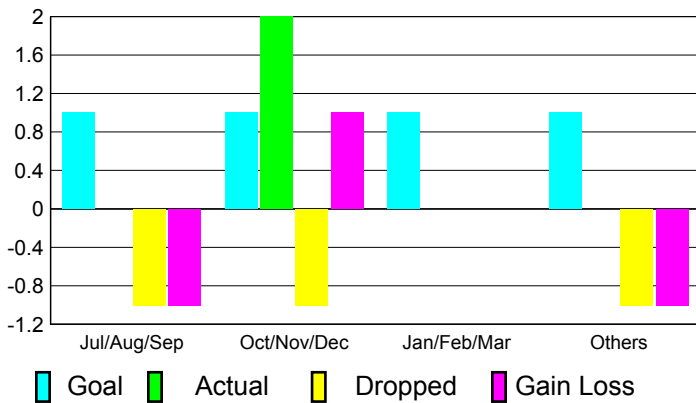

2010-2011 GMT Reports for District (or Undistricted) **District 2 S2**

GMT: **JOHN 'JACK' R FERGUSON** Location: **TEXAS**

GMT CA: **1**

CLUBS

Club Results
2010-2011

Clubs
2009-2010

Month	New Club Goal	Actual New Clubs	Actual Dropped Clubs	Gain/Loss of Clubs	Gain/Loss of Clubs
Jul/Aug/Sep	1	0	-1	-1	1
Oct/Nov/Dec	1	2	-1	1	0
Jan/Feb/Mar	1	0	0	0	1
Apr/May/June	1	0	-1	-1	0
Totals	4	2	-3	-1	2

Club Results 2010-2011

Goal, New, Dropped, Gain/Loss

Comparison of Club Gain/Loss

Current Year Compared to the Previous Year

YTD Status Quo Clubs 2010-2011

Status Quo Clubs Compared to Status Quo Members

MEMBERSHIP

Membership Results
2010-2011

Membership
2009-2010

Month	Net Memb Goal	Actual New Memb	Actual Dropped Memb	Gain/Loss of Memb	Gain/Loss of Memb
Jul/Aug/Sep	-15	78	-107	-29	7
Oct/Nov/Dec	25	122	-87	35	17
Jan/Feb/Mar	30	85	-112	-27	25
Apr/May/June	10	51	-103	-52	-1
Totals	50	336	-409	-73	48